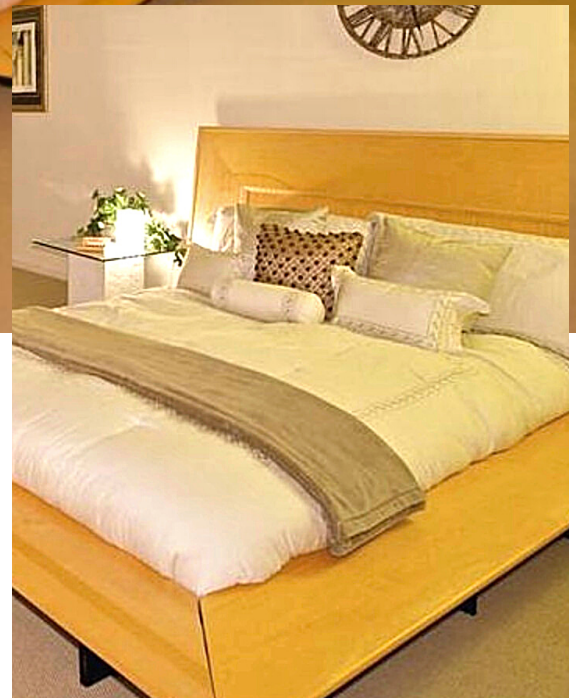

# Maple Platform Bed

QUEEN \$1570

Custom Made Includes removable headboard

Custom Design

Maple Hardwood platform and headboard  
Queensize

(949) 415-4757

[buy@capecsafari.com](mailto:buy@capecsafari.com)